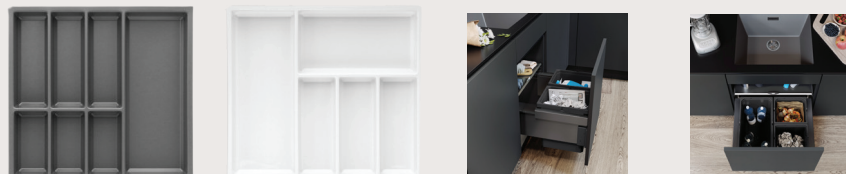

Kitchen organisers

*Images of materials are of an illustrative and informative nature. Please inquire separately about precise equipment models.